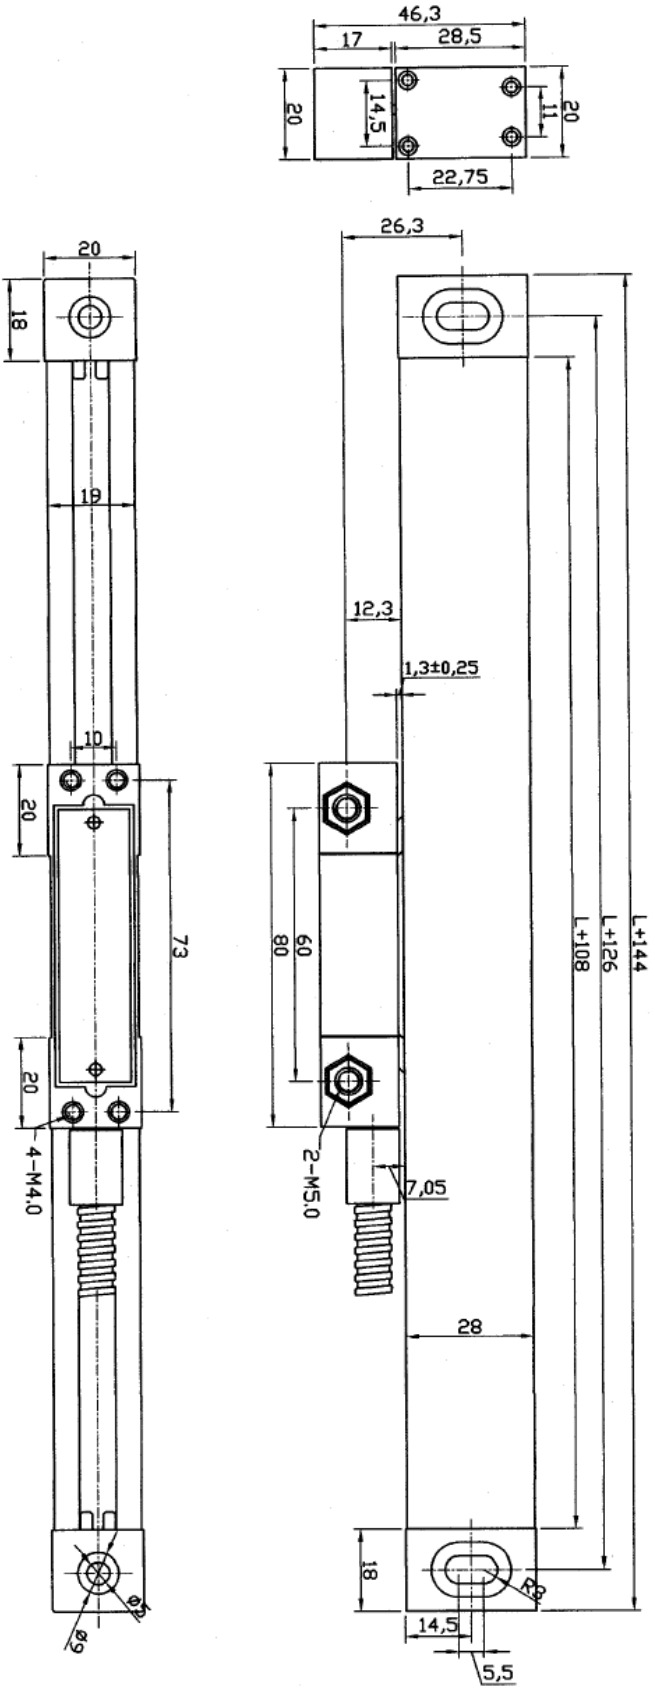

Easson GS30 Series Linear Scale 50mm to 500mm Measurement
Travel

Glass Grating Linear Transducer Installation Dimensions