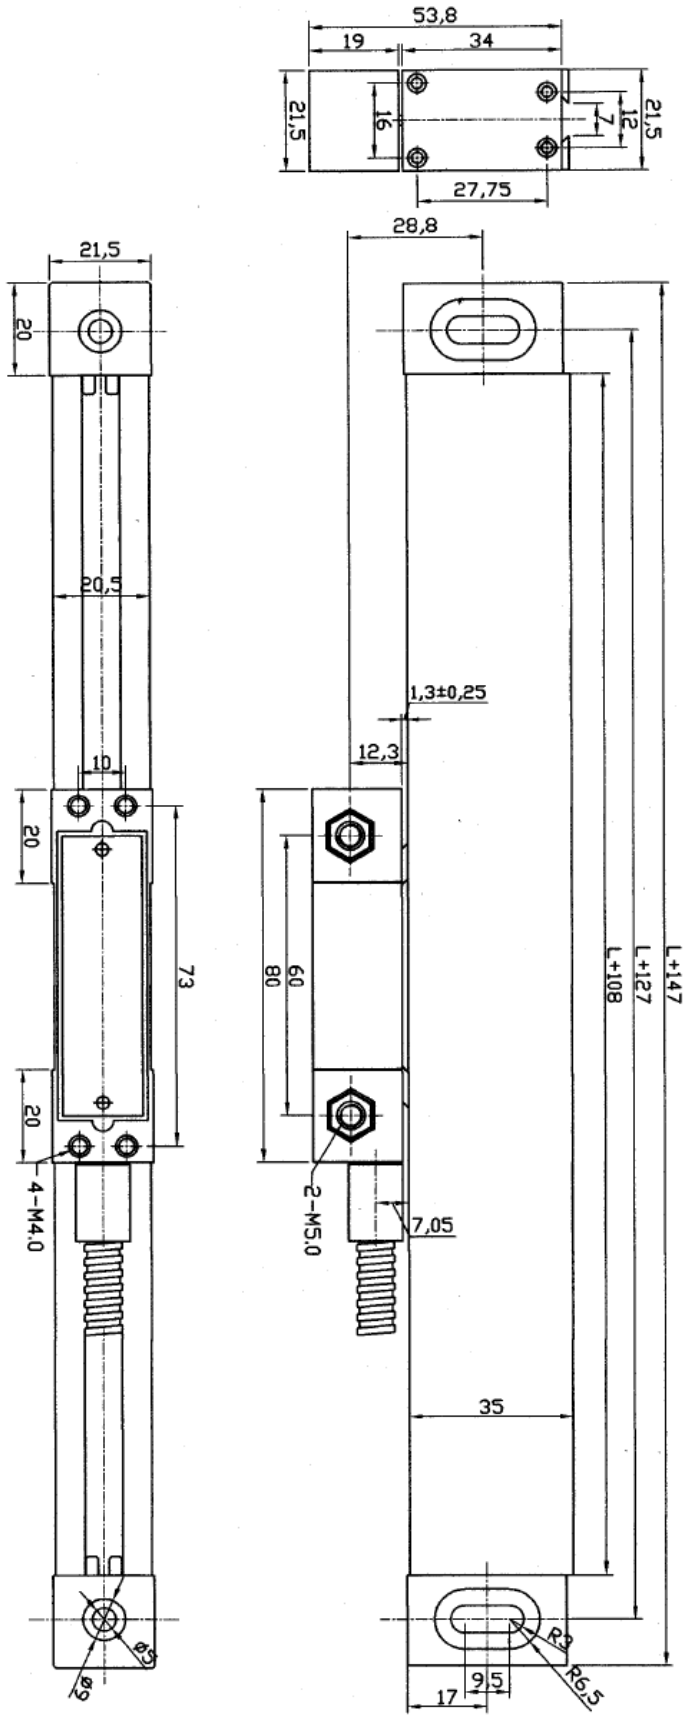

Easson GS10/GS11/GS12/GS13 Series Linear Scale 850mm to 1400mm
Measurement Travel

Glass Grating Linear Transducer Installation Dimensions