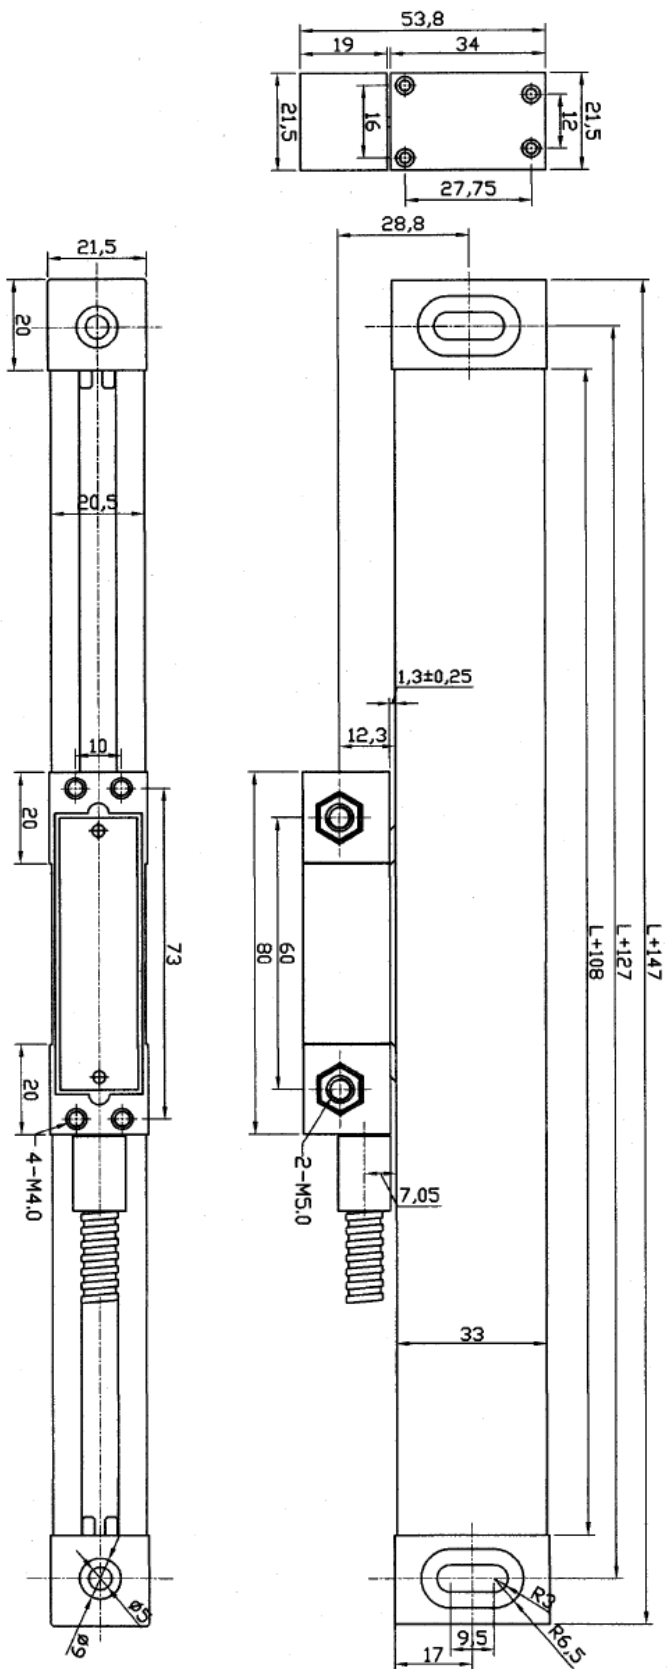

Easson GS10/GS11/GS12/GS13 Series Linear Scale 50mm to 800mm
Measurement Travel

Glass Grating Linear Transducer Installation Dimensions